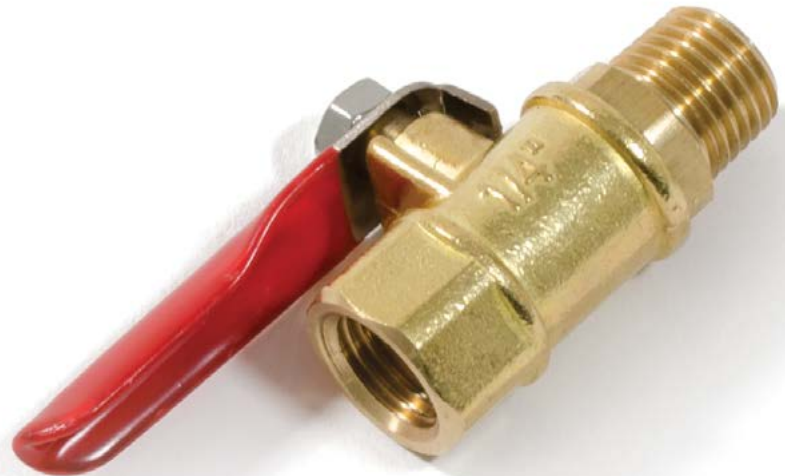

3/8" Brass Cap
Part # 04-913

Pressure Regulator
Part # 04-914

3/8" Brass Tee
Part # 04-912

Auto Drain Unit
Part # 04-924

Pressure Gauge
Part # 04-915

Pressure Relief Valve (150 psi)
Part # 04-916

RADEX® AIRLINE FILTER - PARTS | AIR MONITORING FILTRATION & SUPPLY

RADEX® AIRLINE FILTER - PARTS | AIR MONITORING FILTRATION & SUPPLY

RADEX® AIRLINE FILTER PARTS

RADEX® AIRLINE FILTER - PARTS | 2 | AIR MONITORING FILTRATION & SUPPLY

Filter Lid (for 04-900)
Part # 04-918

Brass Drain Tap
Part # 04-922

3/8" Brass Nipple
Part # 04-917

Bolt, Nut, Washer (set of 4)
Part # 04-920

Claw Coupler
Part # 04-951

Auto Drain Assembly
(for 04-924 Auto Drain Unit)
Part # 04-931

Base Mount
Part # 04-923